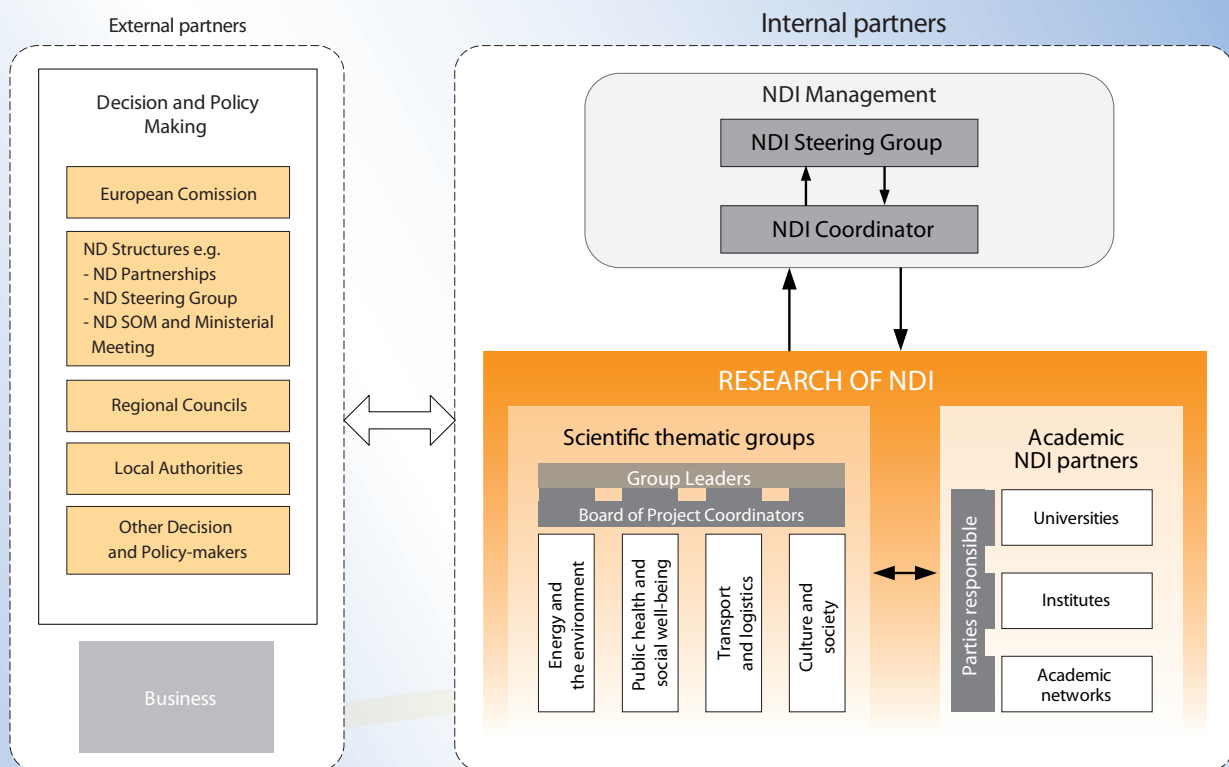

The Northern Dimension Institute (NDI)

The Northern Dimension Institute (NDI) is an international network community of universities and research institutes.

The actions of NDI aim at providing high-quality academic and applied research, and also higher level education, in the fields of

- energy and the environment,
- public health and social well-being,
- transport and logistics, and
- culture and society.

The activities of NDI are based on the organized work of the NDI Coordinator, the NDI Steering Group, and most importantly, the research work carried out in the NDI Scientific Thematic Groups, and the active participation of NDI partner universities and institutes. NDI aims at promoting stability, well-being and sustainable development in the Northern Dimension region by generating knowledge to support the activities and decision making of its stakeholders.

For more information, please contact:

Katja Lahikainen
 Coordinator, Northern Dimension Institute
 Lappeenranta University of Technology
 Northern Dimension Research Centre NORDI
 katja.lahikainen@lut.fi, Mobile +358 400 570 603
 www.ndinstitute.org

The development project is financed by the Ministry for Foreign Affairs of Finland.

During the years 2010-2012 NDI is coordinated by Lappeenranta University of Technology.